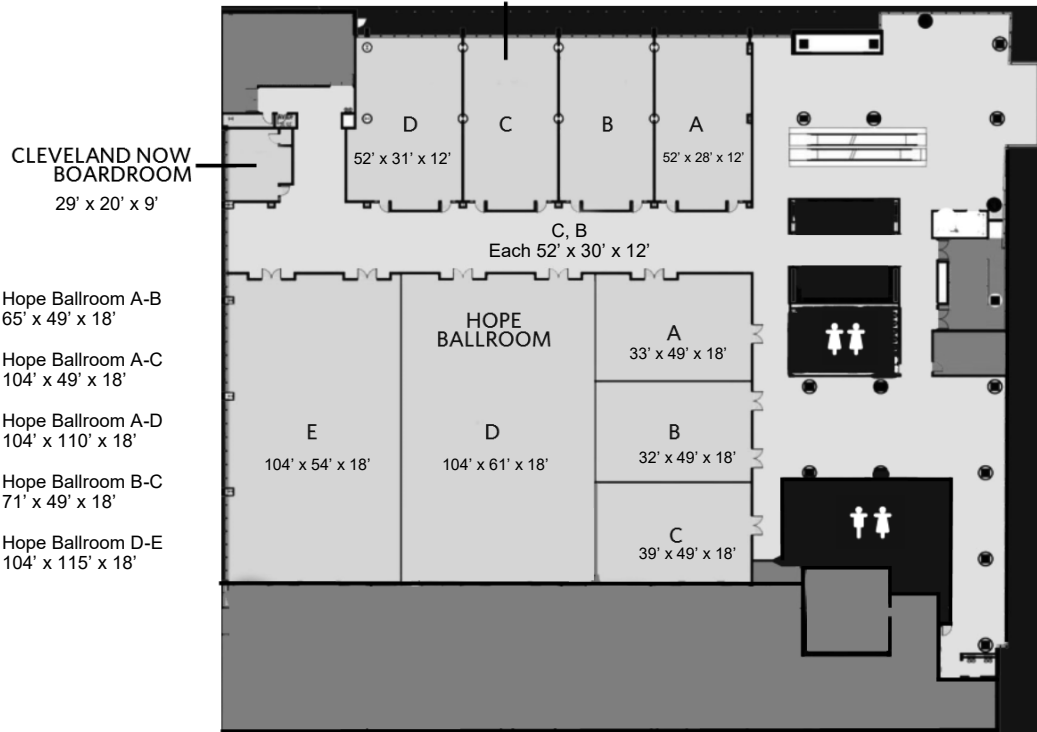

Hilton

CLEVELAND DOWNTOWN

FLOOR 3 CENTER STREET MEETING ROOMS

CLEVELAND NOW BOARDROOM
29' x 20' x 9'

Hope Ballroom A-B
65' x 49' x 18'

Hope Ballroom A-C
104' x 49' x 18'

Hope Ballroom A-D
104' x 110' x 18'

Hope Ballroom B-C
71' x 49' x 18'

Hope Ballroom D-E
104' x 115' x 18'

FLOOR 5 VETERANS MEETING ROOMS

Superior Ballroom A-B
127' x 56' x 22'

Superior Ballroom A-C
127' x 116' x 22'

Superior Ballroom C-D
127' x 119' x 22'