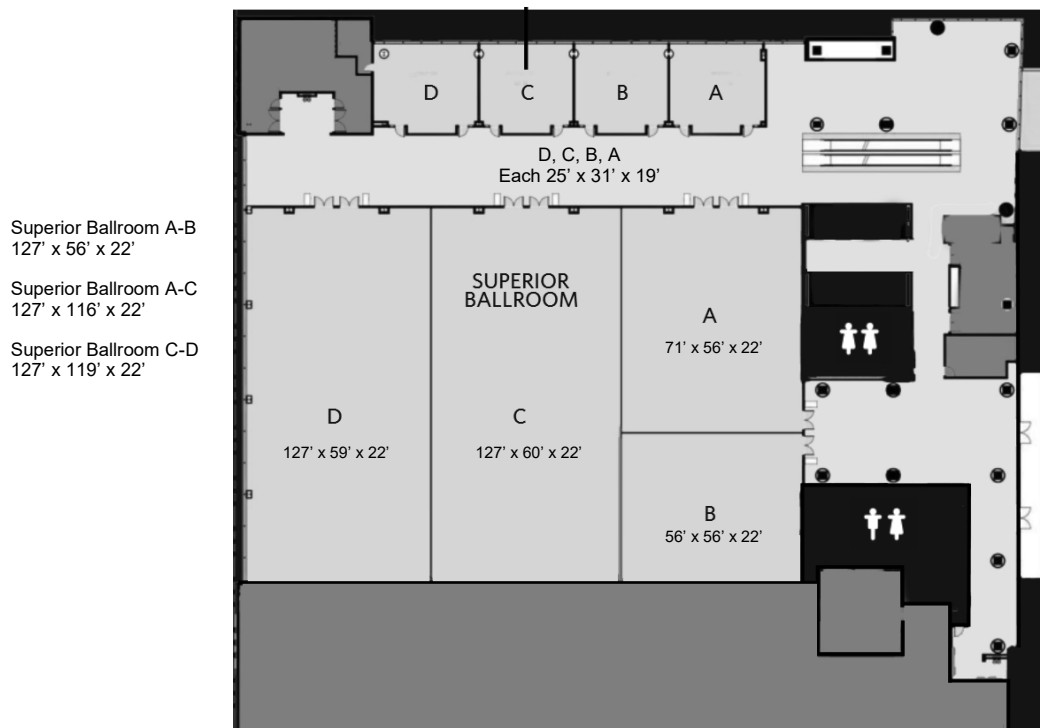

Hilton

CLEVELAND DOWNTOWN

FLOOR 3 CENTER STREET MEETING ROOMS

CLEVELAND NOW BOARDROOM
29' x 20' x 9'

Hope Ballroom A-B
65' x 49' x 18'

Hope Ballroom A-C
104' x 49' x 18'

Hope Ballroom A-D
104' x 110' x 18'

Hope Ballroom B-C
71' x 49' x 18'

Hope Ballroom D-E
104' x 115' x 18'

FLOOR 5 VETERANS MEETING ROOMS

Superior Ballroom A-B
127' x 56' x 22'

Superior Ballroom A-C
127' x 116' x 22'

Superior Ballroom C-D
127' x 119' x 22'